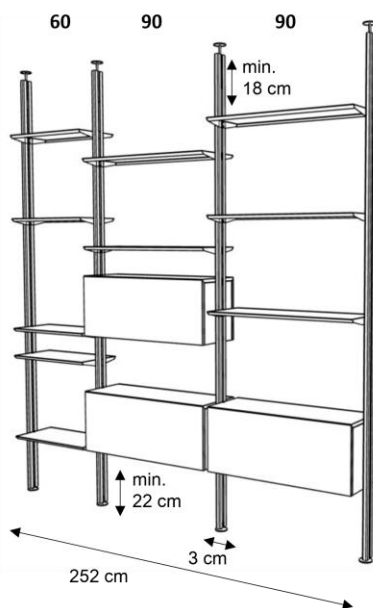

238 cm - 256 cm | 256 cm - 274 cm | 274 cm - 292 cm

Breiten Böden und Boxen:

60 cm | 90 cm | 120 cm

Breiten Accessoires:

60 cm | 90 cm | 120 cm

SCALA 26

Ceiling or wall-mounted supports can be fitted with shelves, closed boxes or coat rails in an 18 cm raster.

Standard

- With a fine texture, semi-matt finished in standard colour
- Heights for wall-mounting: 202 cm | 238 cm | 256 cm | 274 cm
- Ceiling-mounting including 18 cm telescope: 238 - 292 cm
- Shelves made of metal in 60 cm | 90 cm | 120 cm width
- Box with hinged door or 2 drawers in 60 cm | 90 cm | 120 cm width
- Depth available for shelves and boxes: 32 und 42 cm
- Wardrobe rail in 60 cm | 90 cm | 120 cm width

Optionally

- Individual choice of RAL colour
- Fronts in walnut or oak (real wood veneer, oiled)

Dimension

Example wall-mounted

Heights of wall-mounted supports:
202 cm | 238 cm | 256 cm | 274 cm

Example ceiling-mounted

Heights of adjustable ceiling-mounted supports (incl. 18 cm telescope):
238 cm - 256 cm | 256 cm - 274 cm | 274 cm - 292 cm

Widths of shelves and boxes:

60 cm | 90 cm | 120 cm

Widths of accessories:

60 cm | 90 cm | 120 cm