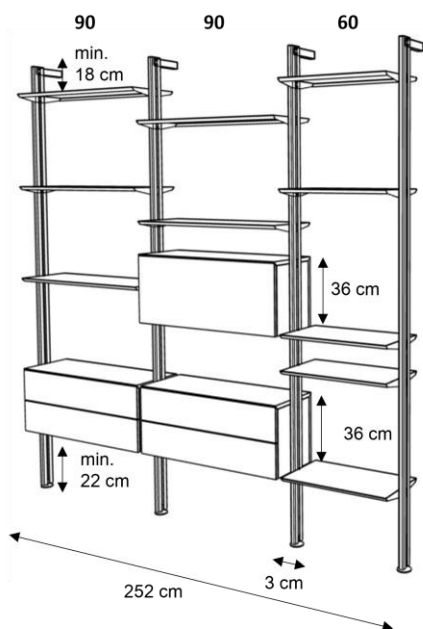

238 cm - 256 cm | 256 cm - 274 cm | 274 cm - 292 cm

Breiten Böden und Boxen:

60 cm | 90 cm | 120 cm

Breiten Accessoires:

60 cm | 90 cm | 120 cm

SCALA 26

Ceiling or wall-mounted supports can be fitted with shelves, closed boxes or coat rails in an 18 cm raster.

Standard

- With a fine texture, semi-matt finished in standard colour
- Heights for wall-mounting: 202 cm | 238 cm | 256 cm | 274 cm
- Ceiling-mounting including 18 cm telescope: 238 - 292 cm
- Shelves made of metal in 60 cm | 90 cm | 120 cm width
- Box with hinged door or 2 drawers in 60 cm | 90 cm | 120 cm width
- Depth available for shelves and boxes: 32 und 42 cm
- Wardrobe rail in 60 cm | 90 cm | 120 cm width

Optionally

- Individual choice of RAL colour
- Fronts in walnut or oak (real wood veneer, oiled)

Dimension

Example wall-mounted

Heights of wall-mounted supports:
202 cm | 238 cm | 256 cm | 274 cm

Example ceiling-mounted

Heights of adjustable ceiling-mounted supports (incl. 18 cm telescope):
238 cm - 256 cm | 256 cm - 274 cm | 274 cm - 292 cm

Widths of shelves and boxes:

60 cm | 90 cm | 120 cm

Widths of accessories:

60 cm | 90 cm | 120 cm