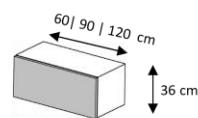

238 cm - 256 cm | 256 cm - 274 cm | 274 cm - 292 cm

Breiten Böden und Boxen:

60 cm | 90 cm | 120 cm

Breiten Accessoires:

60 cm | 90 cm | 120 cm

SCALA 26

Ceiling or wall-mounted supports can be fitted with shelves, closed boxes or coat rails in an 18 cm raster.

Standard

- With a fine texture, semi-matt finished in standard colour
- Heights for wall-mounting: 202 cm | 238 cm | 256 cm | 274 cm
- Ceiling-mounting including 18 cm telescope: 238 - 292 cm
- Shelves made of metal in 60 cm | 90 cm | 120 cm width
- Box with hinged door or 2 drawers in 60 cm | 90 cm | 120 cm width
- Depth available for shelves and boxes: 32 und 42 cm
- Wardrobe rail in 60 cm | 90 cm | 120 cm width

Optionally

- Individual choice of RAL colour
- Fronts in walnut or oak (real wood veneer, oiled)

Dimension

Example wall-mounted

Heights of wall-mounted supports:
202 cm | 238 cm | 256 cm | 274 cm

Example ceiling-mounted

Heights of adjustable ceiling-mounted supports (incl. 18 cm telescope):
238 cm - 256 cm | 256 cm - 274 cm | 274 cm - 292 cm

Widths of shelves and boxes:

60 cm | 90 cm | 120 cm

Widths of accessories:

60 cm | 90 cm | 120 cm