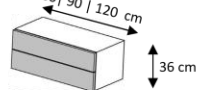

238 cm - 256 cm | 256 cm - 274 cm | 274 cm - 292 cm

Breiten Böden und Boxen:

60 cm | 90 cm | 120 cm

Breiten Accessoires:

60 cm | 90 cm | 120 cm

SCALA 26

Ceiling or wall-mounted supports can be fitted with shelves, closed boxes or coat rails in an 18 cm raster.

Standard

- With a fine texture, semi-matt finished in standard colour
- Heights for wall-mounting: 202 cm | 238 cm | 256 cm | 274 cm
- Ceiling-mounting including 18 cm telescope: 238 - 292 cm
- Shelves made of metal in 60 cm | 90 cm | 120 cm width
- Box with hinged door or 2 drawers in 60 cm | 90 cm | 120 cm width
- Depth available for shelves and boxes: 32 und 42 cm
- Wardrobe rail in 60 cm | 90 cm | 120 cm width

Optionally

- Individual choice of RAL colour
- Fronts in walnut or oak (real wood veneer, oiled)

Dimension

Example wall-mounted

Heights of wall-mounted supports:
202 cm | 238 cm | 256 cm | 274 cm

Example ceiling-mounted

Heights of adjustable ceiling-mounted supports (incl. 18 cm telescope):
238 cm - 256 cm | 256 cm - 274 cm | 274 cm - 292 cm

Widths of shelves and boxes:

60 cm | 90 cm | 120 cm

Widths of accessories:

60 cm | 90 cm | 120 cm