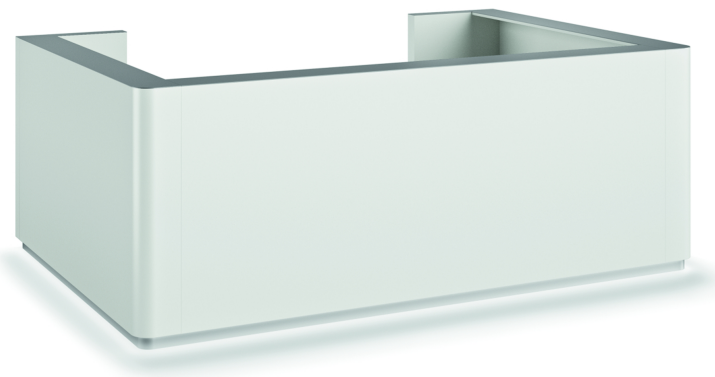

# WORKSPACE Reception desk

---

## Details

- Versatile and adaptable: The construction system allows for linear or L-shaped counter solutions, cubic and rounded counters with a curved front, up to a full circle counter. The base of all reception counters can be fitted with an impressive LED lighting system. The electrification via cable conduits and outlets in the table top as well as various interior organizing options behind the counter remain invisible.