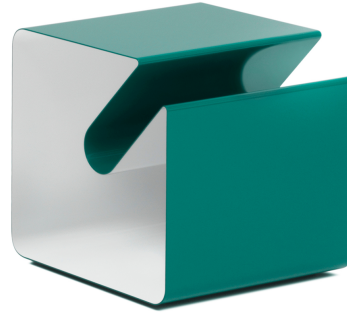

V44

Standard

- Semi-matt painted in standard RAL colour
- On furniture gliders
- Loading capacity max. 25 kg

Optionally

- Individual choice of RAL colour
- Two-coloured finish

Dimension