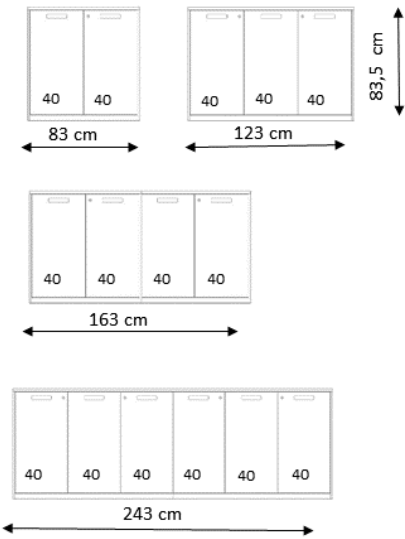

Storage furniture SPACE

Standard

- Semi-matt painted in standard RAL colour
- with doors (W 40 cm)
- Cover board in laminate black (RAL 9005), white (RAL 9003) or grey (RAL 7042)
- Lockable doors

Optionally

- Finish: individual choice of RAL colour
- Two-coloured finish (recessed grip)
- Cover board surface in linoleum on request
- Top with backside for storage

Dimension

SPT 2

SPT 3