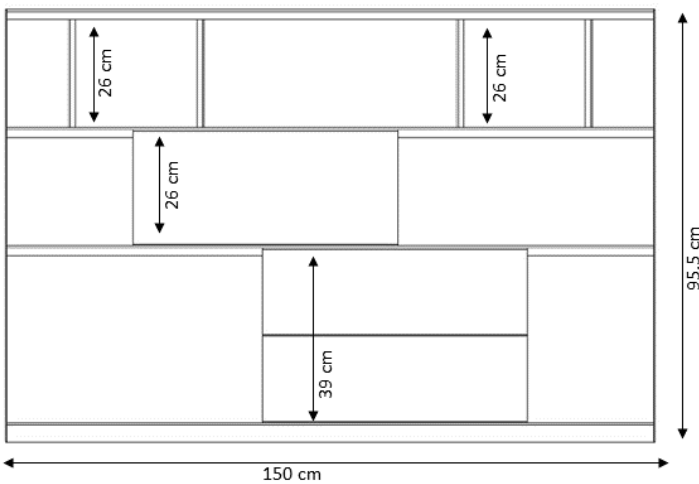

STACK

Standard

- Semi-matt painted in standard RAL colour
- Width from 90 cm, further widths in 30 cm steps
- Maximum height 245 cm
- Open + closed compartments in 2 heights (26/39 cm) and 2 widths (30/60 cm)
- Lacquered fronts

Optionally

- Individual choice of RAL colour
- Fronts in real wood veneer (oak or walnut, oiled)
- Desk or bar element (H 39 / B 75 cm)

Dimension

Beispiel / Example