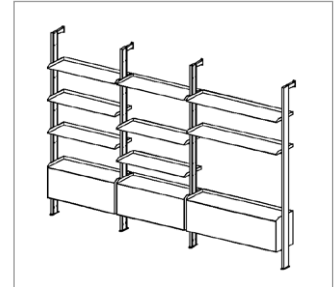

Planning SCALA wall mounted

Boxes and shelves can have a depth of 32 cm and 42 cm in combination.

müller

Planning template

<div style="display: flex; flex-direction: column; align-items: center;"> <div style="width: 30px; height: 100%; background-color: #ccc; margin-bottom: 5px;"></div> <div style="width: 30px; height: 100%; background-color: #ccc; margin-bottom: 5px;"></div> <div style="width: 30px; height: 100%; background-color: #ccc; margin-bottom: 5px;"></div> <div style="width: 30px; height: 100%; background-color: #ccc;"></div> </div>	237 cm	213 cm	199 cm	175 cm		30 cm	30 cm	30 cm	30 cm	30 cm	30 cm	30 cm	30 cm	30 cm	30 cm	30 cm	30 cm		
	24 cm	24 cm																	
	38 cm	14 cm																	
		24 cm																	
	38 cm	14 cm																	
		24 cm																	
	38 cm	14 cm																	
		24 cm																	
	38 cm	14 cm																	
		24 cm																	
	38 cm	14 cm																	
		24 cm																	
	23 cm																		

Please note:
For a wall mounted SCALA boxes and shelves with a depth of 32 cm and 42 cm can be used, also in combination.

Total dimension:

Colour(s):

Box with hinged door

Box with 2 doors

Box with 2 drawers

Shelf/traverse

Rail with hooks

Rail tube (round)

Example: Planning SCALA wall mounted

Boxes and shelves can have a depth of 32 cm and 42 cm in combination.

müller

Planning template

Please note:
For a wall mounted SCALA boxes and shelves with a depth of 32 cm and 42 cm can be used, also in combination.

Total dimension:

Colour(s):