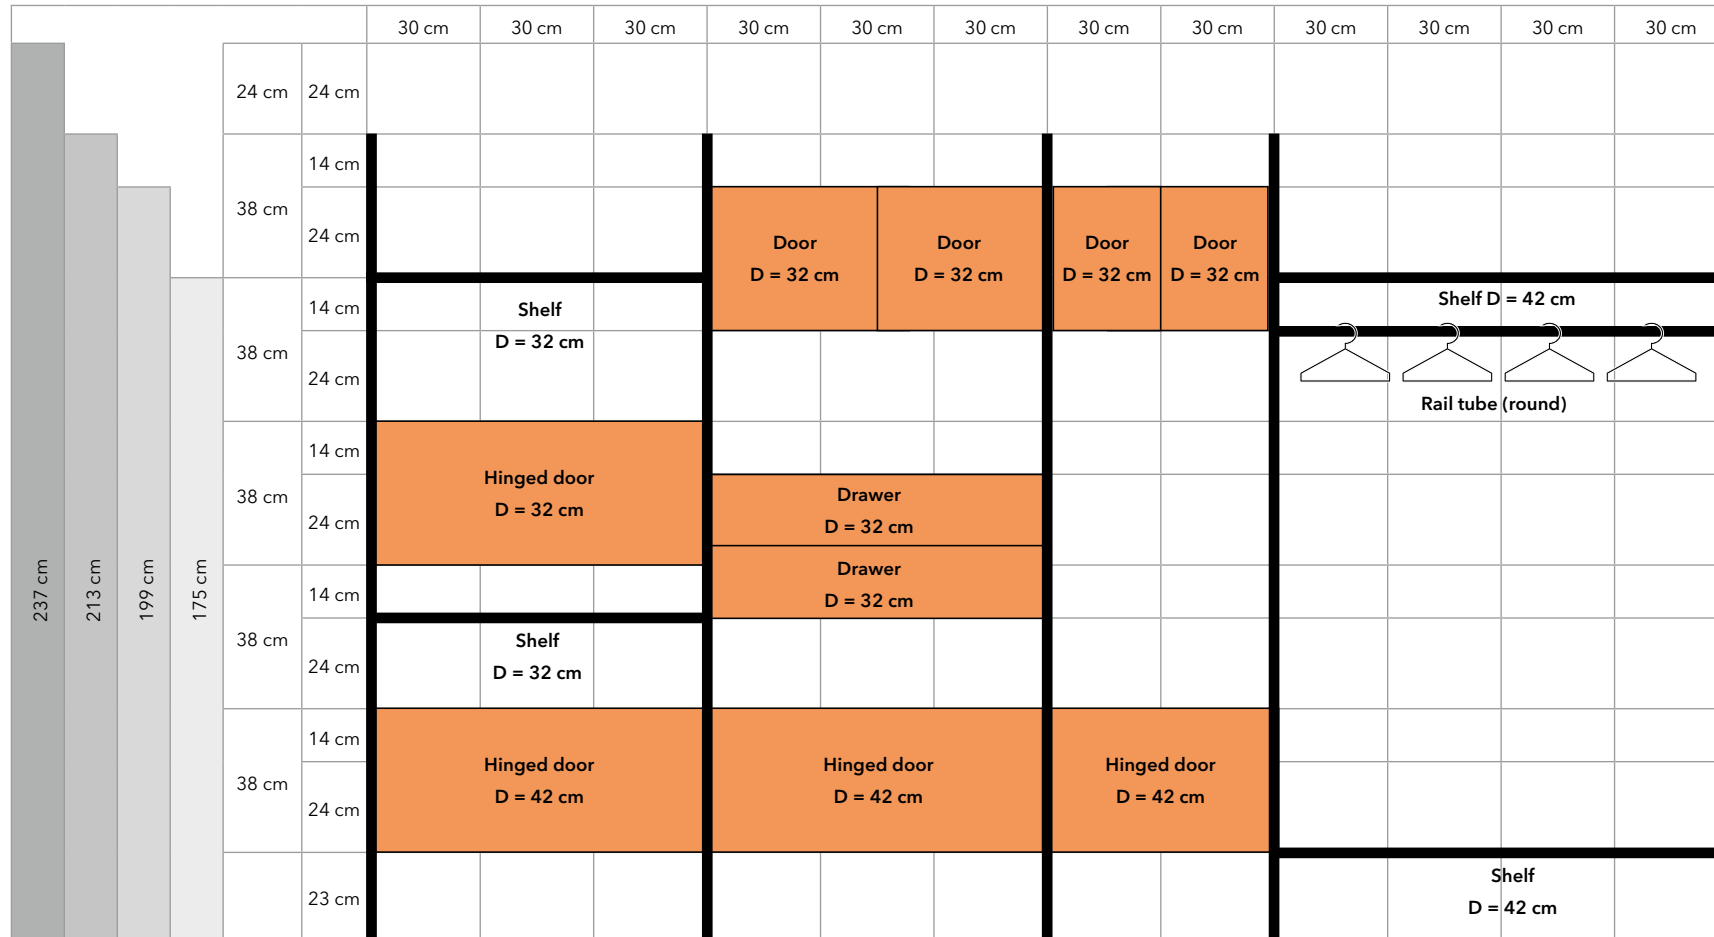

Planning SCALA wall mounted

Boxes and shelves can have a depth of 32 cm and 42 cm in combination.

müller

Planning template

<div style="display: flex; flex-direction: column; align-items: center;"> <div style="width: 30px; height: 100%; background-color: #ccc; margin-bottom: 5px;"></div> <div style="width: 30px; height: 100%; background-color: #ccc; margin-bottom: 5px;"></div> <div style="width: 30px; height: 100%; background-color: #ccc; margin-bottom: 5px;"></div> <div style="width: 30px; height: 100%; background-color: #ccc;"></div> </div>	237 cm	213 cm	199 cm	175 cm		30 cm	30 cm	30 cm	30 cm	30 cm	30 cm	30 cm	30 cm	30 cm	30 cm	30 cm	30 cm		
	24 cm	24 cm																	
	38 cm	14 cm																	
		24 cm																	
	38 cm	14 cm																	
		24 cm																	
	38 cm	14 cm																	
		24 cm																	
	38 cm	14 cm																	
		24 cm																	
	38 cm	14 cm																	
		24 cm																	
	23 cm																		

Please note:
For a wall mounted SCALA boxes and shelves with a depth of 32 cm and 42 cm can be used, also in combination.

Total dimension:

Colour(s):

Box with hinged door

Box with 2 doors

Box with 2 drawers

Shelf/traverse

Rail with hooks

Rail tube (round)

Example: Planning SCALA wall mounted

Boxes and shelves can have a depth of 32 cm and 42 cm in combination.

müller

Planning template

Please note:
For a wall mounted SCALA boxes and shelves with a depth of 32 cm and 42 cm can be used, also in combination.

Total dimension:

Colour(s):