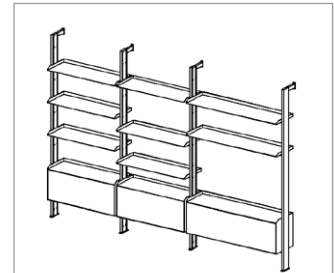

Planning SCALA wall mounted

Boxes and shelves can have a depth of 32 cm and 42 cm in combination.

müller

Planning template

<div style="display: flex; flex-direction: column; align-items: center;"> <div style="width: 30px; height: 100%; background-color: #ccc; margin-bottom: 5px;"></div> <div style="width: 30px; height: 100%; background-color: #ccc; margin-bottom: 5px;"></div> <div style="width: 30px; height: 100%; background-color: #ccc; margin-bottom: 5px;"></div> <div style="width: 30px; height: 100%; background-color: #ccc;"></div> </div>	237 cm	213 cm	199 cm	175 cm		30 cm	30 cm	30 cm	30 cm	30 cm	30 cm	30 cm	30 cm	30 cm	30 cm	30 cm	30 cm		
	24 cm	24 cm																	
	38 cm	14 cm																	
		24 cm																	
	38 cm	14 cm																	
		24 cm																	
	38 cm	14 cm																	
		24 cm																	
	38 cm	14 cm																	
		24 cm																	
	38 cm	14 cm																	
		24 cm																	
	23 cm																		

Please note:
For a wall mounted SCALA boxes and shelves with a depth of 32 cm and 42 cm can be used, also in combination.

Total dimension:

Colour(s):

Box with hinged door

Box with 2 doors

Box with 2 drawers

Shelf/traverse

Rail with hooks

Rail tube (round)

Example: Planning SCALA wall mounted

Boxes and shelves can have a depth of 32 cm and 42 cm in combination.

müller

Planning template

Please note:
For a wall mounted SCALA boxes and shelves with a depth of 32 cm and 42 cm can be used, also in combination.