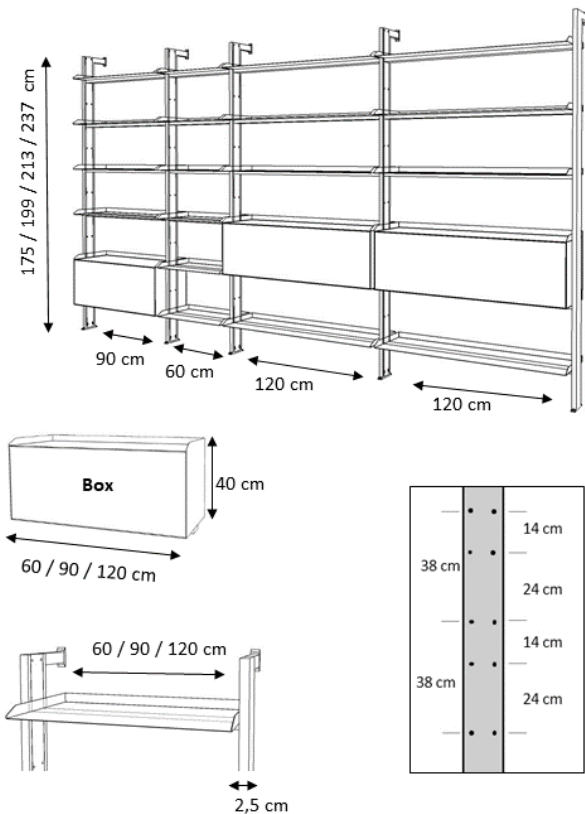

SCALA

Shelves, closed storage compartments as well as wardrobe rails are mounted in a frame structure with an alternating raster of 14 cm and 24 cm.

Standard

- Semi-matt finished in standard RAL colour
- Heights: 175, 199 and 213 cm and for wall-mounted SCALA also 237 cm
- Wall-mounted SCALA with telescopic wall connection (balance max. 6 cm)
- Shelves made of metal or wood veneer in widths 60, 90 and 120 cm
- Box with hinged door (incl. cable outlet) or with 2 drawers in widths 60, 90 and 120 cm
- Depths available for shelves and boxes: 32 and 42 cm
- Wardrobe rails in width of 60, 90 and 120 cm

Optionally

- Individual choice of RAL colour
- LED lighting

Dimension

Beispiele / Examples