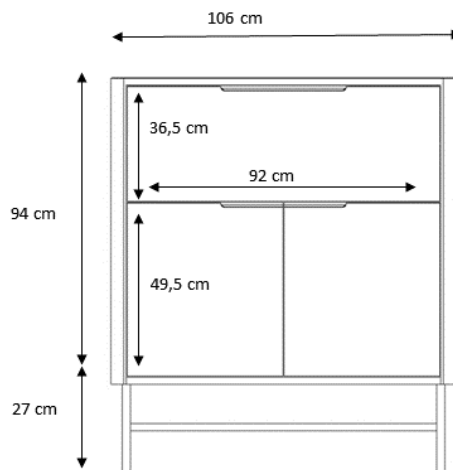

### Standard

- Semi-matt painted in standard colour
- Cover plate black lacquered crystal glass (thickness: 6 mm)
- Cover plate in linoleum black (4166 charcoal), grey (4132 ash), light grey (4175 pebble) or pastel green (4183 pistachio)
- Cover plate marble black (Nero Marquina), polished + impregnated (thickness: 8 mm)
- Various built-in elements for individual configuration
- Optionally with base (adjustable in height), runners or round tube base
- Base, footstand and handles painted (semi-matt) in pearl beige (RAL 1035), jet black (RAL 9005), white aluminium (RAL 9006) or polished aluminium

### Dimension

**S 50 H5-2** Beispiel mit 2 Schubladen oben  
Example with 2 drawers on top

**S 50 H5-2** Beispiel mit Klapptür oben  
Example with hinged door on top

**S 50**  
Fußgestelle  
Footstands