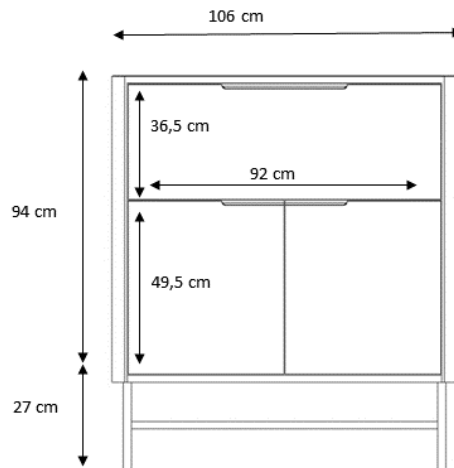

S 50

Standard

- Semi-matt painted in standard RAL colour
- Cover plate black lacquered crystal glass (thickness: 6 mm)
- Various built-in elements for individual configuration
- Optionally with base (adjustable in height), runners or round tube base
- Base, footstand and handles painted (semi-matt) in pearl beige (RAL 1035), jet black (RAL 9005), white aluminium (RAL 9006) or polished aluminium

Dimension

S 50 H5-2 Beispiel mit 2 Schubladen oben
Example with 2 drawers on top

S 50 H5-2 Beispiel mit Klapptür oben
Example with hinged door on top

S 50
Fußgestelle
Footstands