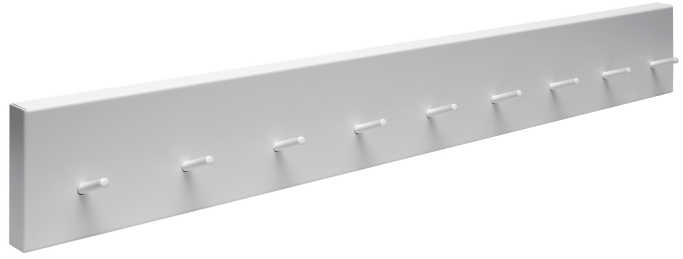

RAIL rack

Standard

- Semi-matt painted in standard RAL colour
- Available in 3 widths: 60 cm (6 hooks), 90 cm (9 hooks) and 120 cm (12 hooks)

Optionally

- Individual choice of RAL colour

Dimension