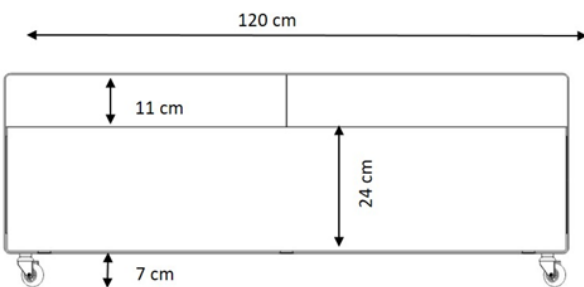

R 109 / R 108

Standard

- Semi-matt painted in standard RAL colour
- With hinged door (push-to open), hiding 2 compartments
- Cable outlet in the backside (H 4 cm)
- On industrial castors (H 7 cm)
- Loading capacity 50 kg

Optionally

- Individual choice of RAL colour
- Two-coloured
- On transparent castors (H 7 cm)
- On chrome feet (H 2,5 cm)
- On painted legs (H 12,5 cm)

Dimension

R 109

R 108