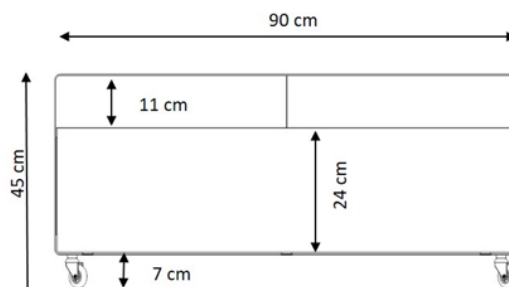

R 109 / R 108

Standard

- Semi-matt painted in standard RAL colour
- With hinged door (push-to open), hiding 2 compartments
- Cable outlet in the backside (H 4 cm)
- On industrial castors (H 7 cm)
- Loading capacity 50 kg

Optionally

- Individual choice of RAL colour
- Two-coloured
- On transparent castors (H 7 cm)
- On chrome feet (H 2,5 cm)
- On painted legs (H 12,5 cm)

Dimension

R 109

R 108