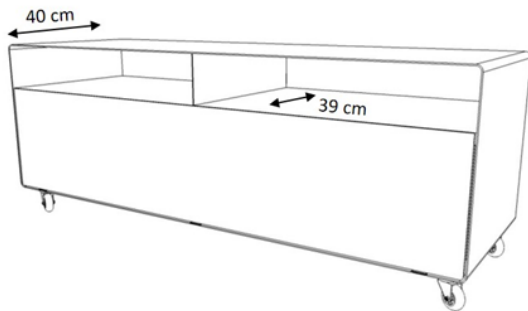

R 109 / R 108

Standard

- Semi-matt painted in standard RAL colour
- With hinged door (push-to open), hiding 2 compartments
- Cable outlet in the backside (H 4 cm)
- On industrial castors (H 7 cm)
- Loading capacity 50 kg

Optionally

- Individual choice of RAL colour
- Two-coloured
- On transparent castors (H 7 cm)
- On chrome feet (H 2,5 cm)
- On painted legs (H 12,5 cm)

Dimension

R 109

R 108