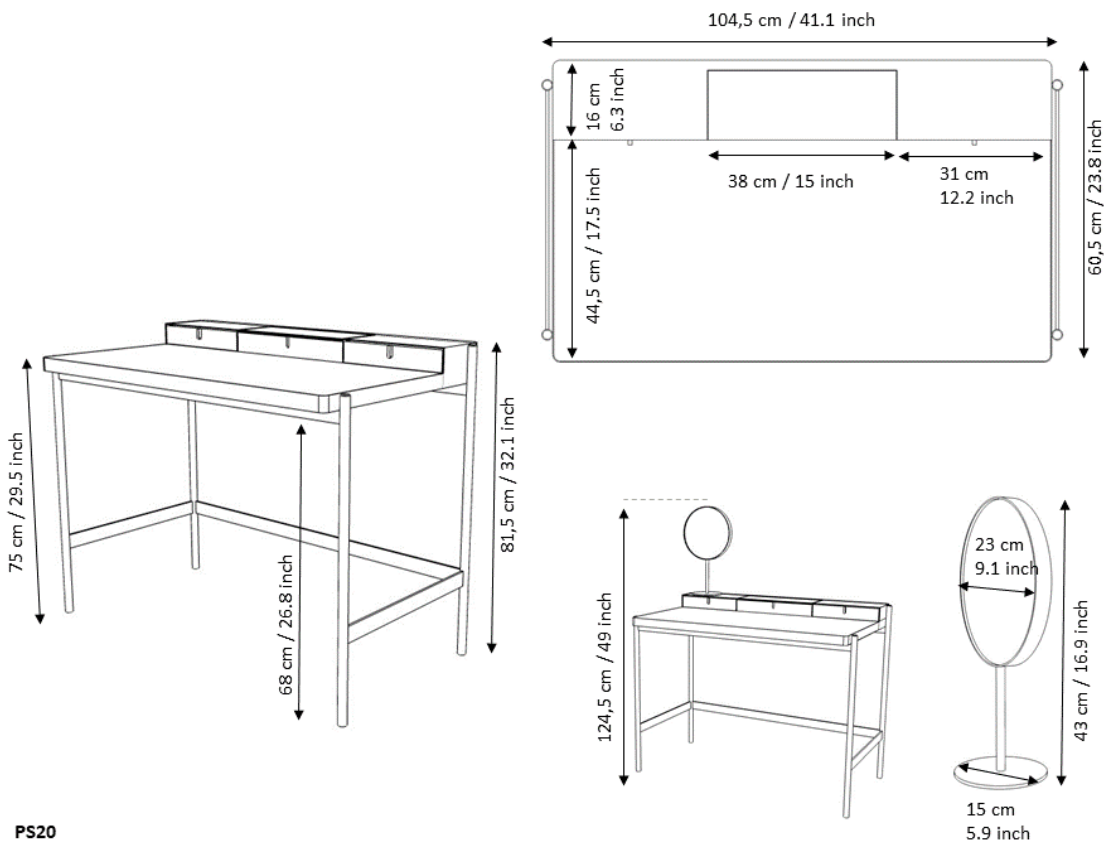

Secretary desk PS 20

Standard

- carcass semi-matt painted in standard colour
- substructure semi-matt painted in black, carcass colour or with a chrome varnish
- worktop in linoleum black (4166 charcoal), grey (4132 ash), light grey (4175 pebble) or pastel green (4183 pistachio)
- new option: worktop in white laminate (matches RAL 9003)
- central console with lid including outlet for socket strip and cables
- underside of table includes 1 cable opening

Optionally

- individual choice of RAL colour
- substructure semi-matt painted in second standard colour
- worktop in crystal glass (6 mm), lacquered black
- 2 drawer inserts in main colour or contrasting colour
- power box with triple socket and 2 USB multi charger

Dimension

PS20