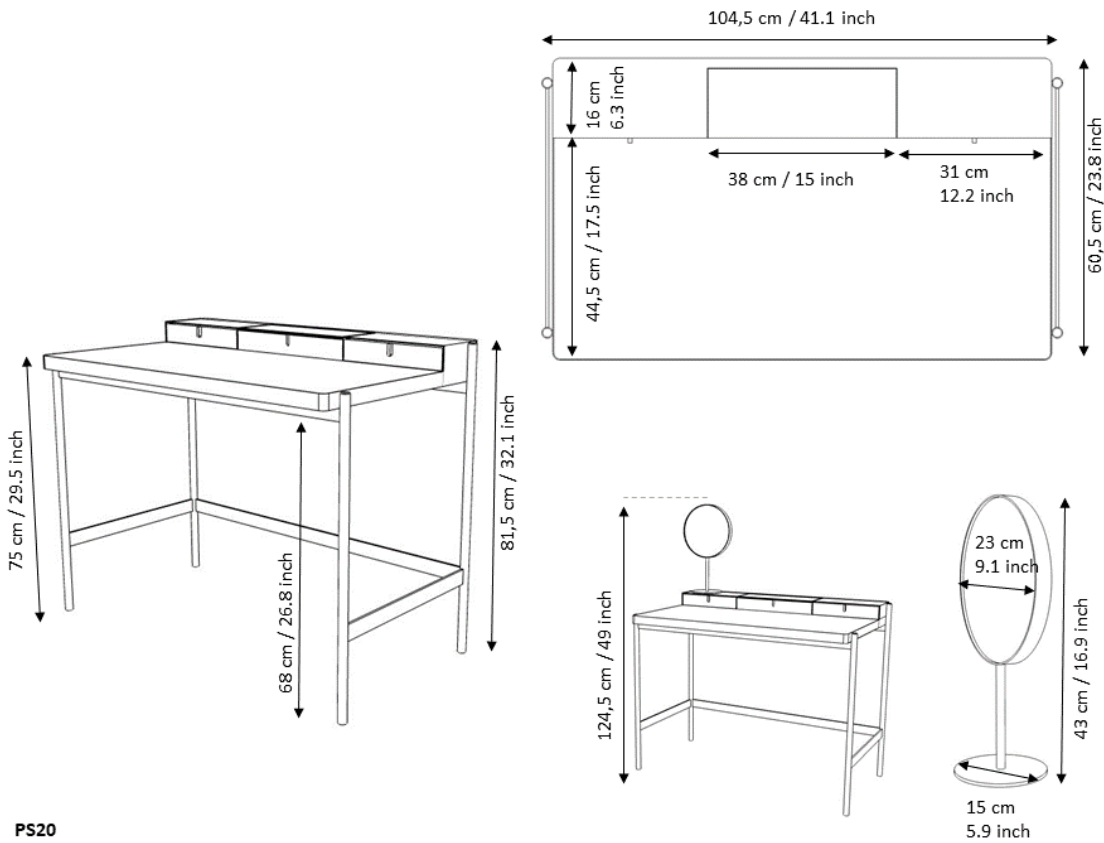

# PS 20 Secretary desk

## Standard

- Carcass semi-matt painted in standard colour
- Substructure semi-matt painted in black, carcass colour or with a chrome varnish
- Worktop in linoleum black (Forbo charcoal), grey (Forbo ash) or light-grey (Forbo pebble)
- New option: worktop in white laminate (matches RAL 9003)
- Central console with lid including outlet for socket strip and cables
- Underside of table includes 1 cable opening

## Optionally

- Individual choice of RAL colour
- Substructure semi-matt painted in second standard colour
- Worktop in crystal glass (6 mm), lacquered black
- 2 drawer inserts in main colour or contrasting colour
- Power box with triple socket and 2 USB multi charger

## Dimension

PS20