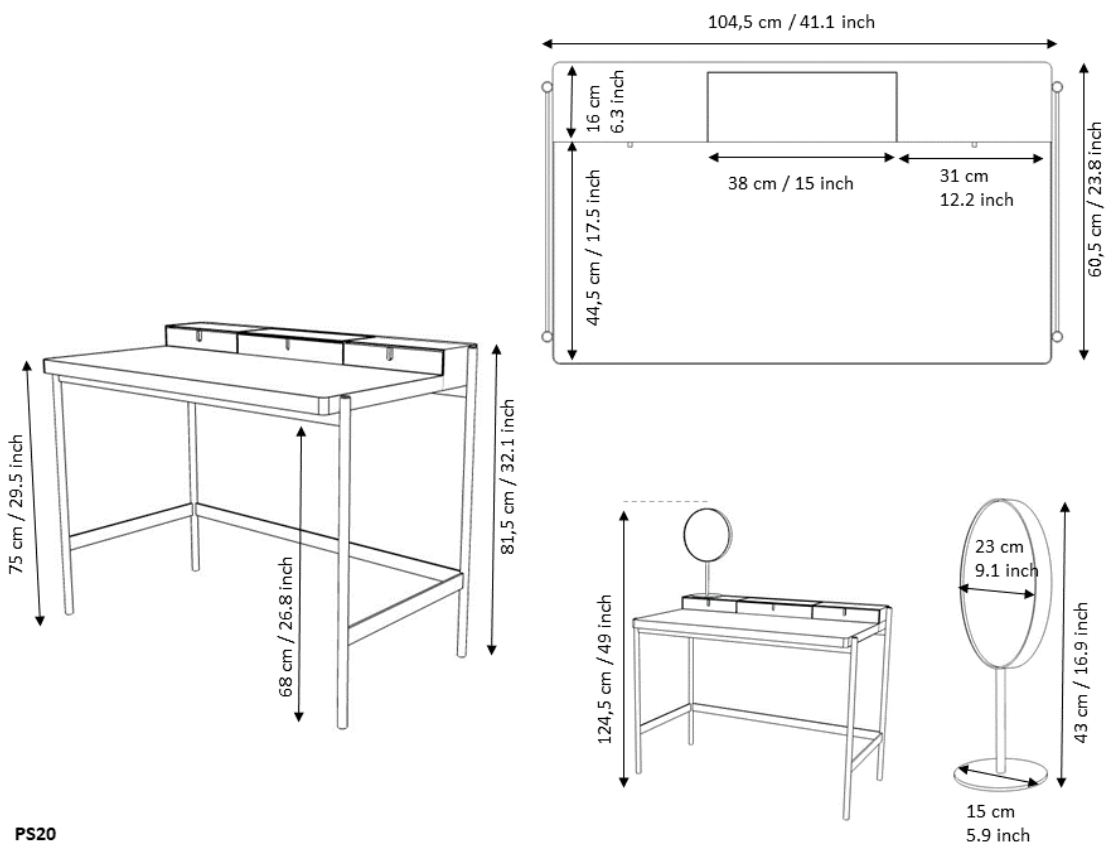

Dressing table PS 20

Standard

- carcass semi-matt painted in standard colour
- substructure semi-matt painted in black, carcass colour or with a chrome varnish
- worktop in linoleum black (4166 charcoal), grey (4132 ash), light grey (4175 pebble) or pastel green (4183 pistachio)
- new option: worktop in white laminate (matches RAL 9003)
- central console with lid including outlet for socket strip and cables
- underside of table includes 1 cable opening

Optionally

- individual choice of RAL colour
- standing mirror made from metal (H 43 cm, Ø ca. 22 cm), without magnification
- substructure semi-matt painted in second standard colour
- worktop in crystal glass (6 mm), lacquered black
- 2 drawer inserts in main colour or contrasting colour
- power box with triple socket and 2 USB multi charger

Dimension

PS20