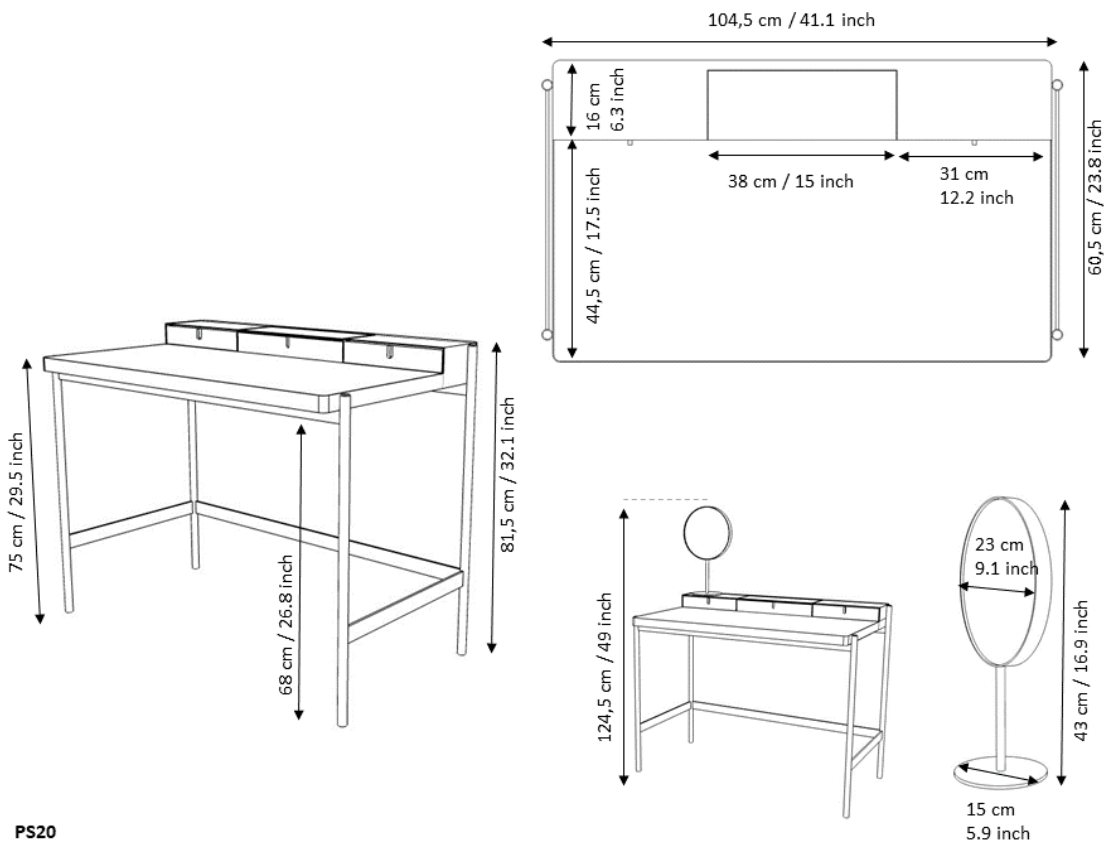

PS20 Dressing table

Standard

- Carcass semi-matt painted in RAL standard colour
- Substructure semi-matt painted in signal white, jet black, white aluminium, brass, or smoke matt
- Worktop in linoleum black (Forbo charcoal), grey (Forbo ash) or light-grey (Forbo pebble)
- Central console with lid including outlet for socket strip and cables
- Underside of table includes 1 cable opening

Optionally

- Individual choice of RAL colour
- Worktop in crystal glass (6 mm), lacquered black
- 2 drawer inserts
- Standing mirror made from metal (H 43 cm, Ø ca. 22 cm), without magnification
- Power box with triple socket and 2 USB multi charger

Dimension

PS20