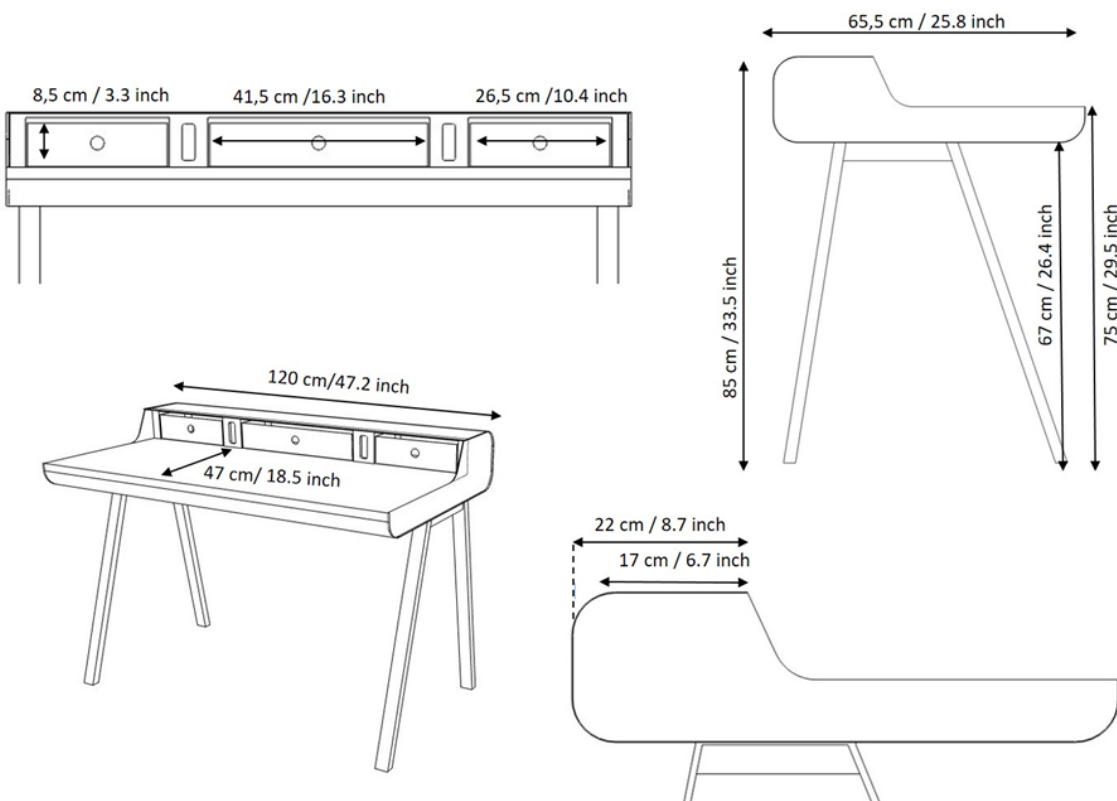

### Standard

- Semi-matt painted in standard colour
- Worktop in linoleum black (4166 charcoal), grey (4132 ash), light grey (4175 pebble) or pastel green (4183 pistachio)
- 1 drawer incl. pencil trough under the worktop
- 1 drawer insert in the middle
- 2 crossbars with brushes for cable management
- Countersunk storage compartments
- Foot stand: skids black or painted in carcass colour

### Optionally

- Individual choice of RAL colour
- Two-coloured finish
- Foot stand: individual choice of RAL colour
- Legs instead of skids
- 2 lateral drawer inserts

### Dimension

PS 10 Big