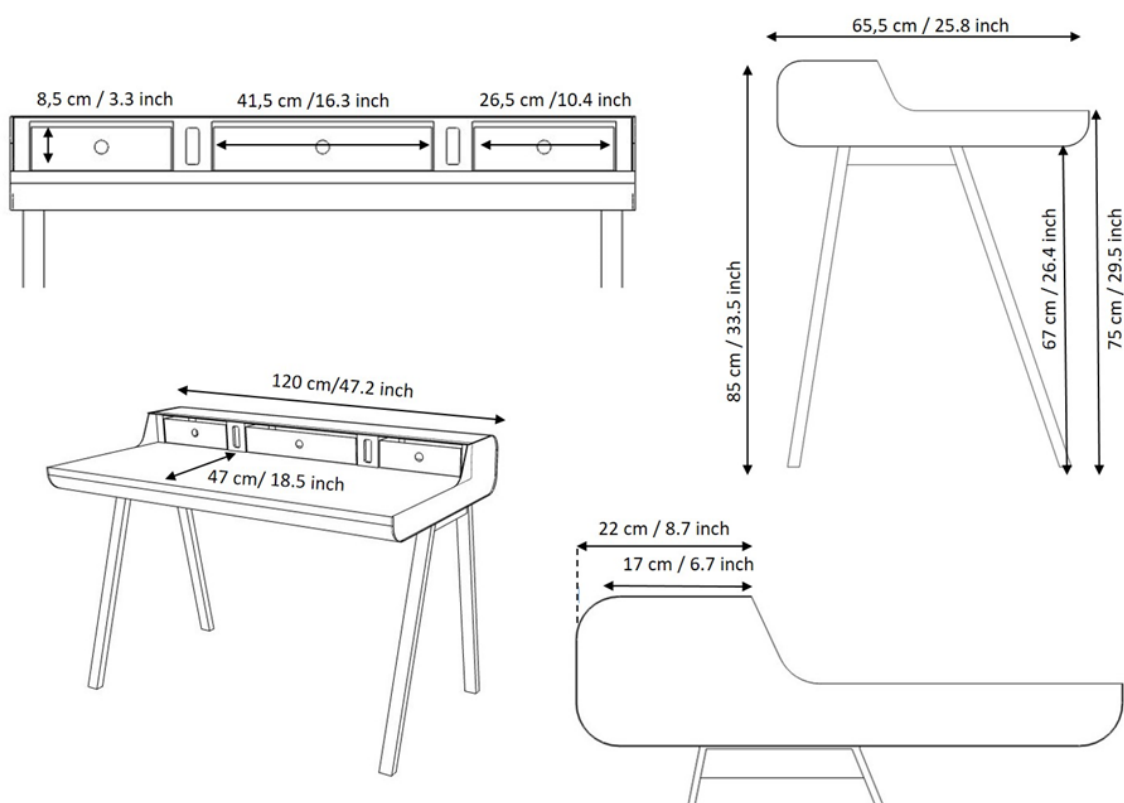

PS 10 big

Standard

- Semi-matt painted in standard RAL colour
- Worktop in linoleum black (Forbo charcoal), grey (Forbo ash) or light grey (Forbo pebble)
- 1 drawer incl. pencil trough
- 2 countersunk storage compartments
- Foot stand: skids black matt

Optionally

- Individual choice of RAL colour
- Two-coloured finish
- Foot stand: individual choice of RAL colour
- Legs instead of skids
- Drawer insert

Dimension

PS 10 Big