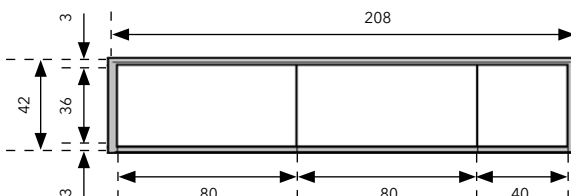

Width: 168 cm

Width: 208 cm

Width: 248 cm

Foot stands

Height: 40 cm

Height: 22 cm

Height: 22 cm

Height: 18 cm

Height: 3 cm

Modules of Sideboard MODULAR S 36 - H 2 - Height 42 cm

müller

Compartments

Storage compartments

W 80 cm:

Storage compartments

W 80 cm:

Width: 128 cm

Width: 168 cm

Width: 208 cm

Width: 248 cm

Foot stands

Height: 40 cm

Height: 22 cm

Height: 22 cm

Height: 18 cm

Height: 3 cm