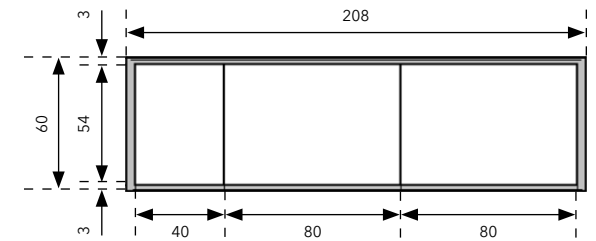

Modules of Sideboard MODULAR S 36 - H 3 - Height 60 cm

müller

Compartments

Storage compartments

W 80 cm:

Storage compartments

W 80 cm:

Width: 128 cm

Width: 168 cm

Width: 208 cm

Width: 248 cm

Foot stands

Height: 40 cm

Height: 22 cm

Height: 22 cm

Height: 18 cm

Height: 3 cm

Modules of Sideboard MODULAR S 36 - H 2 - Height 42 cm

müller

Compartments

Storage compartments

W 80 cm:

Storage compartments

W 80 cm:

Width: 128 cm

Width: 168 cm

Width: 208 cm

Width: 248 cm

Foot stands

Height: 40 cm

Height: 22 cm

Height: 22 cm