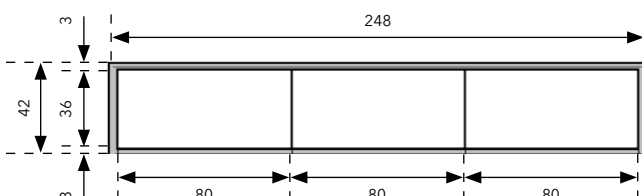

Width: 168 cm

Width: 208 cm

Width: 248 cm

Foot stands

Height: 40 cm

Height: 22 cm

Height: 22 cm

Height: 18 cm

Height: 3 cm

Modules of Sideboard MODULAR S 36 - H 2 - Height 42 cm

müller

Compartments

Storage compartments

W 80 cm:

Storage compartments

W 80 cm:

Width: 128 cm

Width: 168 cm

Width: 208 cm

Width: 248 cm

Foot stands

Height: 40 cm

Height: 22 cm

Height: 22 cm

Height: 18 cm

Height: 3 cm