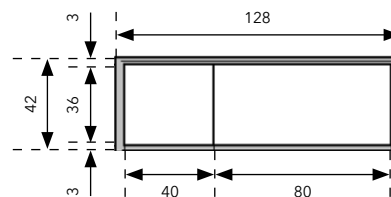

Width: 168 cm

Width: 208 cm

Width: 248 cm

Foot stands

Height: 40 cm

Height: 22 cm

Height: 22 cm

Height: 18 cm

Height: 3 cm

Modules of Sideboard MODULAR S 36 - H 2 - Height 42 cm

müller

Compartments

Storage compartments

W 80 cm:

Storage compartments

W 80 cm:

Width: 128 cm

Width: 168 cm

Width: 208 cm

Width: 248 cm

Foot stands

Height: 40 cm

Height: 22 cm

Height: 22 cm

Height: 18 cm

Height: 3 cm