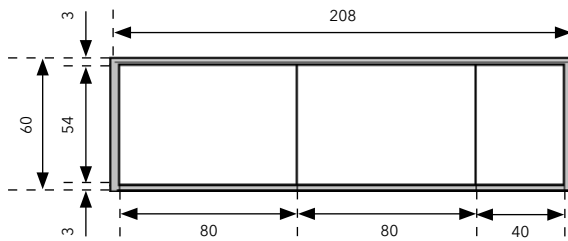

Modules of Sideboard MODULAR S 36 - H 3 - Height 60 cm

müller

Compartments

Storage compartments

W 80 cm:

Storage compartments

W 80 cm:

Width: 128 cm

Width: 168 cm

Width: 208 cm

Width: 248 cm

Foot stands

Height: 40 cm

Height: 22 cm

Height: 22 cm

Height: 18 cm

Height: 3 cm

Modules of Sideboard MODULAR S 36 - H 2 - Height 42 cm

müller

Compartments

Storage compartments

W 80 cm:

Storage compartments

W 80 cm:

Width: 128 cm

Width: 168 cm

Width: 208 cm

Width: 248 cm

Foot stands

Height: 40 cm

Height: 22 cm

Height: 22 cm