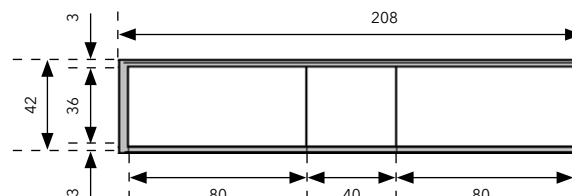

Width: 168 cm

Width: 208 cm

Width: 248 cm

Foot stands

Height: 40 cm

Height: 22 cm

Height: 22 cm

Height: 18 cm

Height: 3 cm

Modules of Sideboard MODULAR S 36 - H 2 - Height 42 cm

müller

Compartments

Storage compartments

W 80 cm:

Storage compartments

W 80 cm:

Width: 128 cm

Width: 168 cm

Width: 208 cm

Width: 248 cm

Foot stands

Height: 40 cm

Height: 22 cm

Height: 22 cm

Height: 18 cm

Height: 3 cm