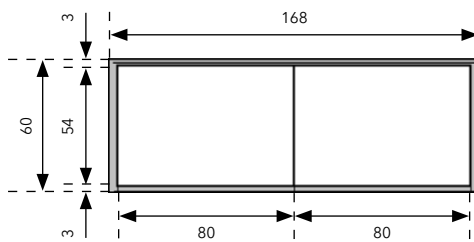

Modules of Sideboard MODULAR S 36 - H 3 - Height 60 cm

müller

Compartments

Storage compartments

W 80 cm:

Storage compartments

W 80 cm:

Width: 128 cm

Width: 168 cm

Width: 208 cm

Width: 248 cm

Foot stands

Height: 40 cm

Height: 22 cm

Height: 22 cm

Height: 18 cm

Height: 3 cm

Modules of Sideboard MODULAR S 36 - H 2 - Height 42 cm

müller

Compartments

Storage compartments

W 80 cm:

Storage compartments

W 80 cm:

Width: 128 cm

Width: 168 cm

Width: 208 cm

Width: 248 cm

Foot stands

Height: 40 cm

Height: 22 cm

Height: 22 cm