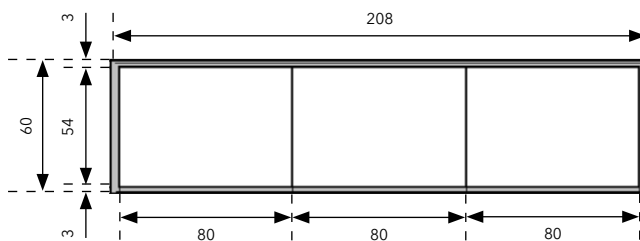

Modules of Sideboard MODULAR S 36 - H 3 - Height 60 cm

müller

Compartments

Storage compartments

W 80 cm:

Storage compartments

W 80 cm:

Width: 128 cm

Width: 168 cm

Width: 208 cm

Width: 248 cm

Foot stands

Height: 40 cm

Height: 22 cm

Height: 22 cm

Height: 18 cm

Height: 3 cm

Modules of Sideboard MODULAR S 36 - H 2 - Height 42 cm

müller

Compartments

Storage compartments

W 80 cm:

Storage compartments

W 80 cm:

Width: 128 cm

Width: 168 cm

Width: 208 cm

Width: 248 cm

Foot stands

Height: 40 cm

Height: 22 cm

Height: 22 cm