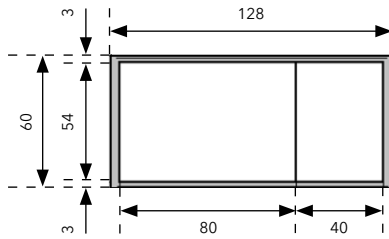

Modules of Sideboard MODULAR S 36 - H 3 - Height 60 cm

müller

Compartments

Storage compartments

W 80 cm:

Storage compartments

W 80 cm:

Width: 128 cm

Width: 168 cm

Width: 208 cm

Width: 248 cm

Foot stands

Height: 40 cm

Height: 22 cm

Height: 22 cm

Height: 18 cm

Height: 3 cm

Modules of Sideboard MODULAR S 36 - H 2 - Height 42 cm

müller

Compartments

Storage compartments

W 80 cm:

Storage compartments

W 80 cm:

Width: 128 cm

Width: 168 cm

Width: 208 cm

Width: 248 cm

Foot stands

Height: 40 cm

Height: 22 cm

Height: 22 cm