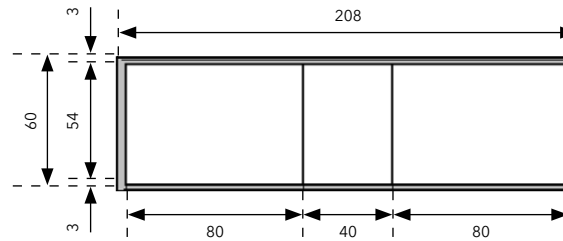

Modules of Sideboard MODULAR S 36 - H 3 - Height 60 cm

müller

Compartments

Storage compartments

W 80 cm:

Storage compartments

W 80 cm:

Width: 128 cm

Width: 168 cm

Width: 208 cm

Width: 248 cm

Foot stands

Height: 40 cm

Height: 22 cm

Height: 22 cm

Height: 18 cm

Height: 3 cm

Modules of Sideboard MODULAR S 36 - H 2 - Height 42 cm

müller

Compartments

Storage compartments

W 80 cm:

Storage compartments

W 80 cm:

Width: 128 cm

Width: 168 cm

Width: 208 cm

Width: 248 cm

Foot stands

Height: 40 cm

Height: 22 cm

Height: 22 cm