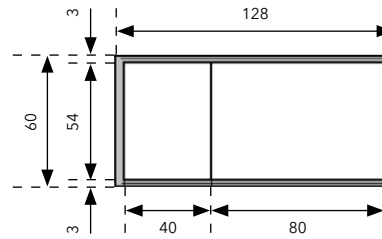

Modules of Sideboard MODULAR S 36 - H 3 - Height 60 cm

müller

Compartments

Storage compartments

W 80 cm:

Storage compartments

W 80 cm:

Width: 128 cm

Width: 168 cm

Width: 208 cm

Width: 248 cm

Foot stands

Height: 40 cm

Height: 22 cm

Height: 22 cm

Height: 18 cm

Height: 3 cm

Modules of Sideboard MODULAR S 36 - H 2 - Height 42 cm

müller

Compartments

Storage compartments

W 80 cm:

Storage compartments

W 80 cm:

Width: 128 cm

Width: 168 cm

Width: 208 cm

Width: 248 cm

Foot stands

Height: 40 cm

Height: 22 cm

Height: 22 cm