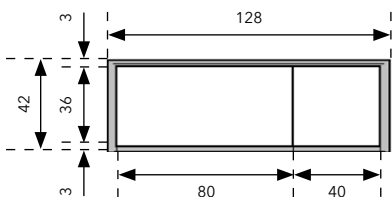

Width: 168 cm

Width: 208 cm

Width: 248 cm

Foot stands

Height: 40 cm

Height: 22 cm

Height: 22 cm

Height: 18 cm

Height: 3 cm

Modules of Sideboard MODULAR S 36 - H 2 - Height 42 cm

müller

Compartments

Storage compartments

W 80 cm:

Storage compartments

W 80 cm:

Width: 128 cm

Width: 168 cm

Width: 208 cm

Width: 248 cm

Foot stands

Height: 40 cm

Height: 22 cm

Height: 22 cm

Height: 18 cm

Height: 3 cm