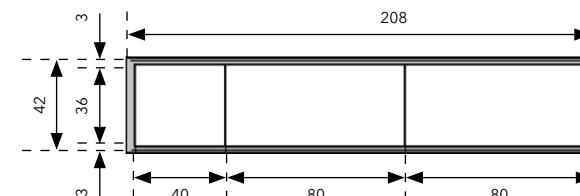

Width: 168 cm

Width: 208 cm

Width: 248 cm

Foot stands

Height: 40 cm

Height: 22 cm

Height: 22 cm

Height: 18 cm

Height: 3 cm

Modules of Sideboard MODULAR S 36 - H 2 - Height 42 cm

müller

Compartments

Storage compartments

W 80 cm:

Storage compartments

W 80 cm:

Width: 128 cm

Width: 168 cm

Width: 208 cm

Width: 248 cm

Foot stands

Height: 40 cm

Height: 22 cm

Height: 22 cm

Height: 18 cm

Height: 3 cm