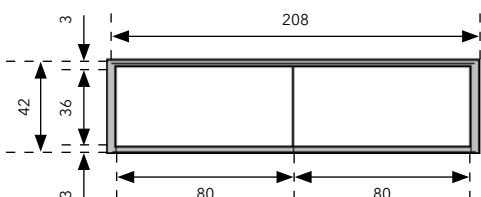

Width: 168 cm

Width: 208 cm

Width: 248 cm

Foot stands

Height: 40 cm

Height: 22 cm

Height: 22 cm

Height: 18 cm

Height: 3 cm

Modules of Sideboard MODULAR S 36 - H 2 - Height 42 cm

müller

Compartments

Storage compartments

W 80 cm:

Storage compartments

W 80 cm:

Width: 128 cm

Width: 168 cm

Width: 208 cm

Width: 248 cm

Foot stands

Height: 40 cm

Height: 22 cm

Height: 22 cm

Height: 18 cm

Height: 3 cm