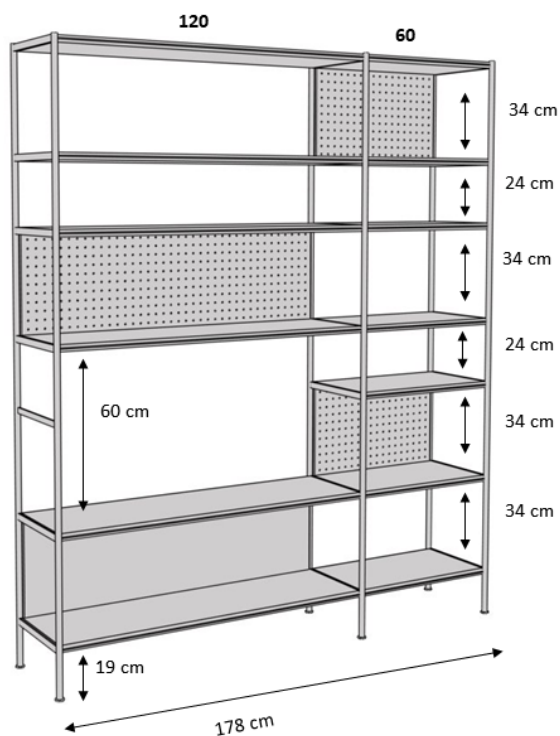

## Standard

- Semi-matt finished in standard colour
- Height: 179 or 215 cm
- Width: 45, 60, 90 or 120 cm
- Solid metal back panels and metal back panels with hole pattern
- Bookends with partial back panel (solid metal)
- Shelf with clothes rail
- Metal box with flap or 2 drawers
- Mirror (glass, oval)
- Accessories for the back panel (single hooks and dots)
- Accessories for the side ladder (hook bar and open shelf)

## Dimension

Beispiel / Example H 215 cm

Beispiel / Example H 179 cm