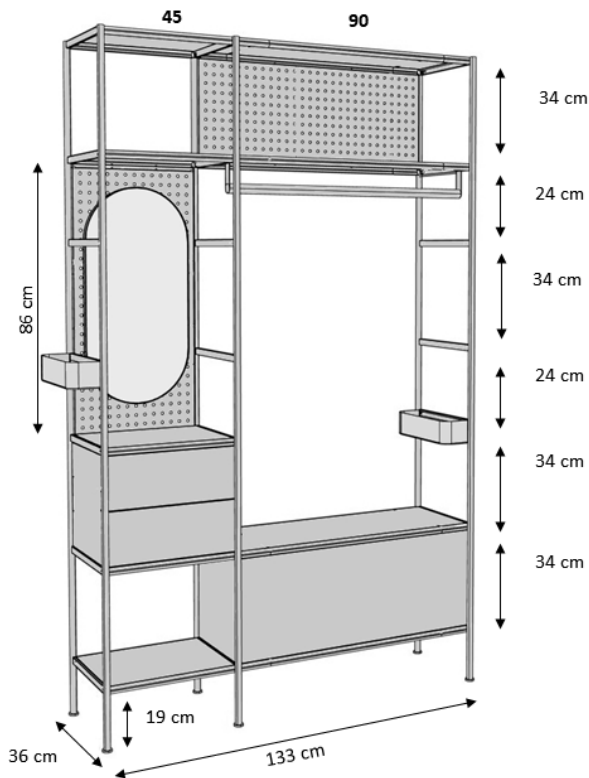

MATCH

Standard

- Semi-matt finished in standard colour
- Height: 179 or 215 cm
- Width: 45, 60, 90 or 120 cm
- Solid metal back panels and metal back panels with hole pattern
- Shelf with clothes rail
- Metal box with flap or 2 drawers
- Mirror (glass, oval)
- Accessories for the back panel (single hooks and dots)
- Accessories for the side ladder (hook bar and open shelf)

Optionally

- Individual choice of RAL colour

Dimension

Beispiel / Example H 215 cm

Beispiel / Example H 179 cm