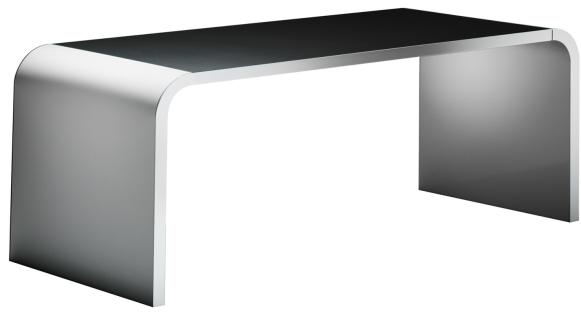

### Standard

- semi-matt painted in standard colour
- widths available: 160, 180, 200 and 240 cm
- depths available: 80 and 95 cm
- finish of edges: lacquered
- worktop (MDF) in matt lacquer finish or in laminate black (RAL 9005), white (RAL 9003) or grey (RAL 7042)

### Optionally

- glossy painted, multi-coloured or individual choice of RAL colour
- other dimensions on request
- finish of edges: in polished stainless steel
- worktop (MDF) in other laminate colours, in Forbo linoleum colour of choice or nut (real wood veneer, oiled)
- electrification and cablerouting through side panel