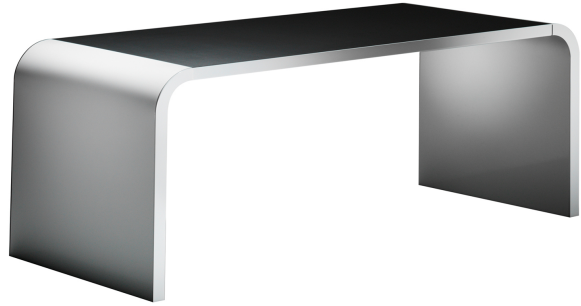

M10

Standard

- Semi-matt painted in standard RAL colour
- Widths available: 160, 180, 200 and 240 cm
- Depths available: 80 and 95 cm
- Finish of edges: lacquered
- Worktop (MDF) in matt lacquer finish or in laminate black (RAL 9005), white (RAL 9003) or grey (RAL 7042)

Optionally

- Glossy painted, multi-coloured or individual choice of RAL colour
- Other dimensions on request
- Worktop (MDF) in other laminate colours, Forbo linoleum or nut (real wood veneer, oiled)
- Electrification and cablerouting through side panel

Dimension