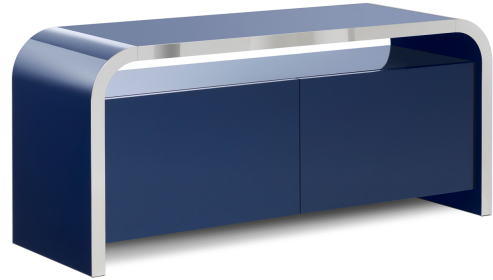

L14-2

Standard

- Semi-matt painted in standard RAL colour
- Finish of edges: lacquered
- Top of sideboard in matt lacquer finish
- 2 compartments with door

Optionally

- Glossy painted, multi-coloured or individual choice of RAL colour
- Finish of edges: in polished stainless steel
- Drawer insert: 2 drawers instead of one door
- Drawer insert: 1 filing drawer instead of one door
- Nut fronts (real wood veneer, oiled)
- Glass shelf, one position

Dimension