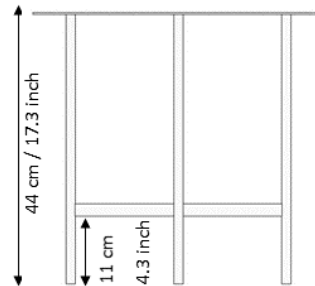

BETA

Standard

- Semi-matt painted in RAL standard colour, brass (lacquered) or smoke matt
- Aluminium table top, powder coated
- Metal substructure, powder coated

Optionally

- Individual choice of RAL colour

Dimension

BETA Small

BETA Large