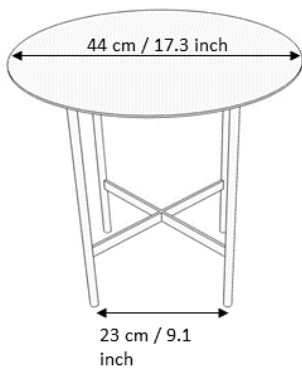

BETA

Standard

- Semi-matt painted in RAL standard colour, brass (lacquered) or smoke matt
- Aluminium table top, powder coated
- Metal substructure, powder coated

Optionally

- Individual choice of RAL colour

Dimension

BETA Small

BETA Large